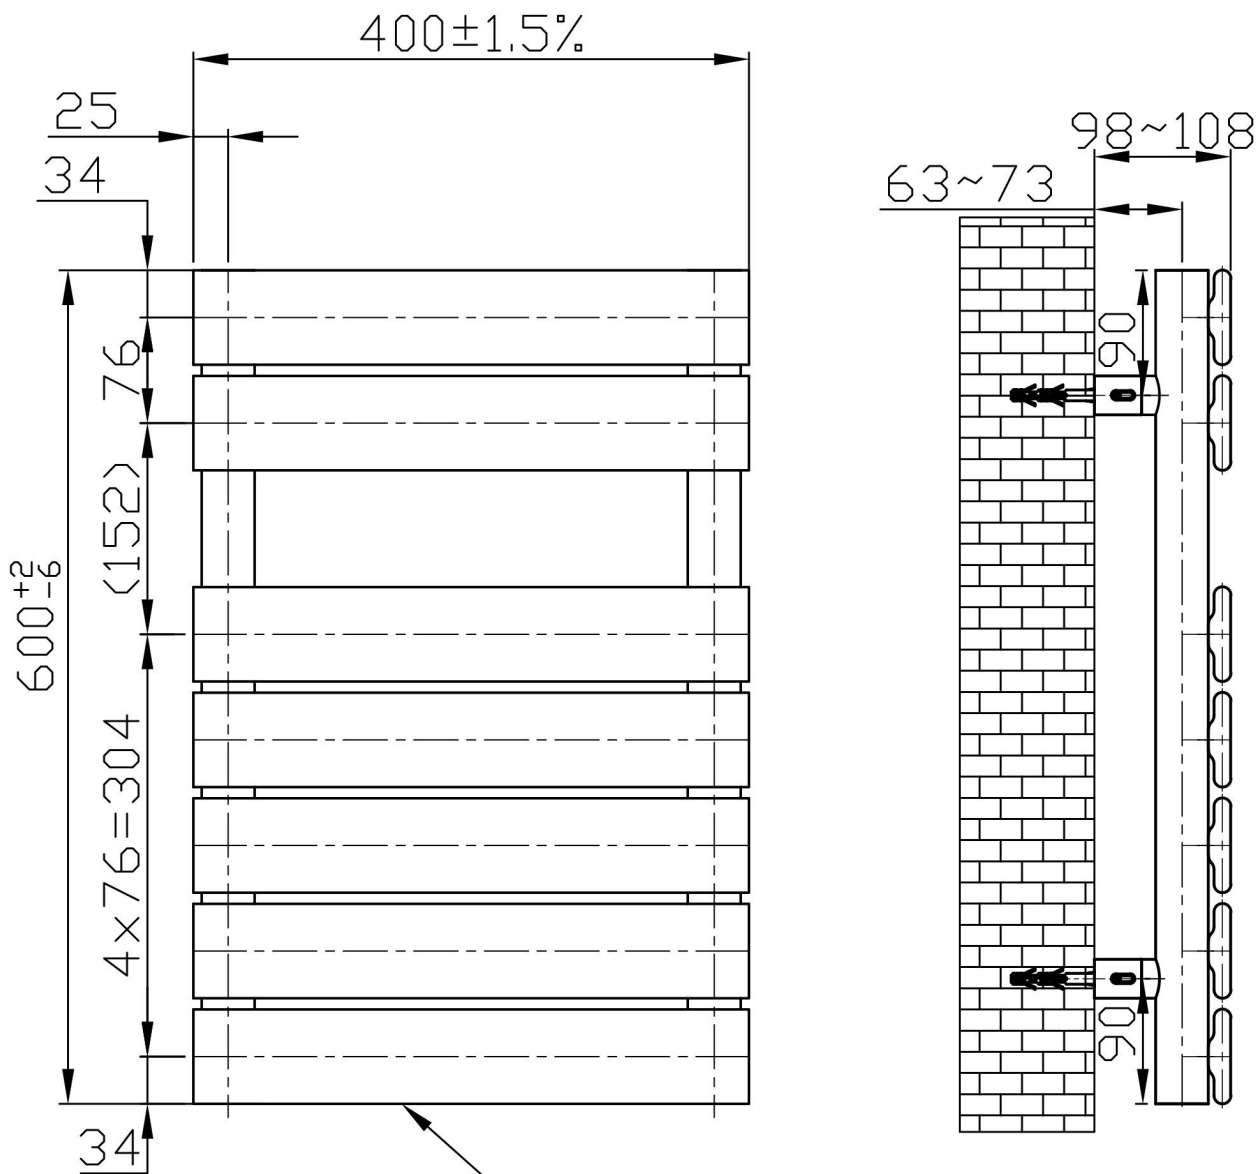

# Staverton Tube on Tube Straight 600 x 400mm.

Painted / Chrome  
Technical Drawing

Unit:mm

7 Pipes 68x12  Profile